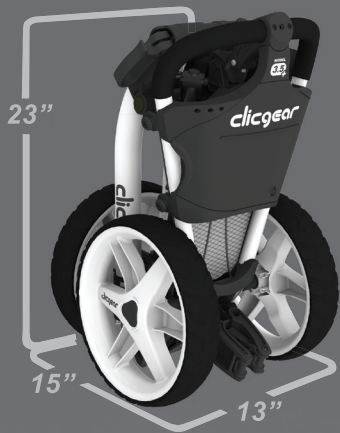

cligear[®]

2017

rovic[®]

GOLF PUSHCART

CLIGEAR MODEL 3.5+

Proven Design Centered
Around Durability And
Convenience

- A** Accessory Tabs (4x)
- B** Storage Net
- C** Aircraft Grade Scratch Resistant Aluminium Tubing
- D** Slide-To-Close Mechanism
- E** Maintenance Free Airless Tires
- F** Front Wheel Adjustment System

cligear[®]

CLICGEAR MODEL 8.0

One Of The Most-Balanced,
Most-Stable Cart
World-wide

- A** Hand Brake
- B** Cup Holders (Standard & XL)
- C** Accessory Tabs (4x)
- D** Handle Lock Lever
- E** Umbrella Holder
- F** Main Lock Slide Handle
- G** Maintenance Free Airless Tires
- H** Dual Front Brakes