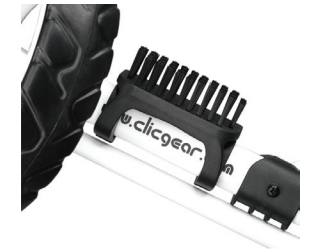

CLIGEAR B3 GOLFBAG

Well Designed Cart bag
that integrates with
Cligear push carts

- A** Protective Rubberized Collar
- B** XL Large Ball Pockets
- C** Upper Valuables Pockets
- D** Cooler Pouch
- E** Lower Side Pocket
- F** Water Bottle Pockets

SOFT SEAT COVER

BAG COZY

COOLER TUBE

RANGEFINDER

WHEEL COVER

UMBRELLA ANGLE ADJUSTER

TRAVEL COVER

MESH STORAGE BAG

WHEELED TRAVEL COVER

BALL CLIP

SHOE BRUSH

GOLF BAG RAIN COVER

SAND BOTTLE

CIGAR HOLDER

STORAGE HOOK

FIT ALL MODELS FOR
CLIGEAR / ROVIC