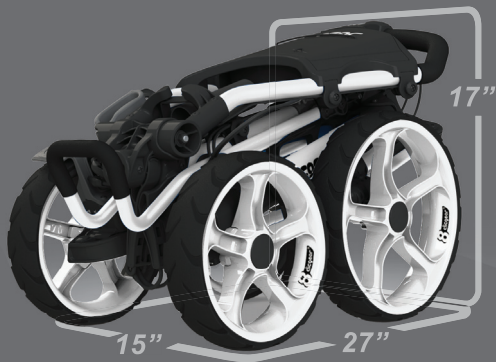

cligear[®]

2017

rovic[®]

GOLF PUSHCART

CLIGEAR MODEL 3.5+

Proven Design Centered
Around Durability And
Convenience

- A** Accessory Tabs (4x)
- B** Storage Net
- C** Aircraft Grade Scratch Resistant Aluminium Tubing
- D** Slide-To-Close Mechanism
- E** Maintenance Free Airless Tires
- F** Front Wheel Adjustment System

cligear[®]

CLICGEAR MODEL 8.0

One Of The Most-Balanced,
Most-Stable Cart
World-wide

- A** Hand Brake
- B** Cup Holders (Standard & XL)
- C** Accessory Tabs (4x)
- D** Handle Lock Lever
- E** Umbrella Holder
- F** Main Lock Slide Handle
- G** Maintenance Free Airless Tires
- H** Dual Front Brakes