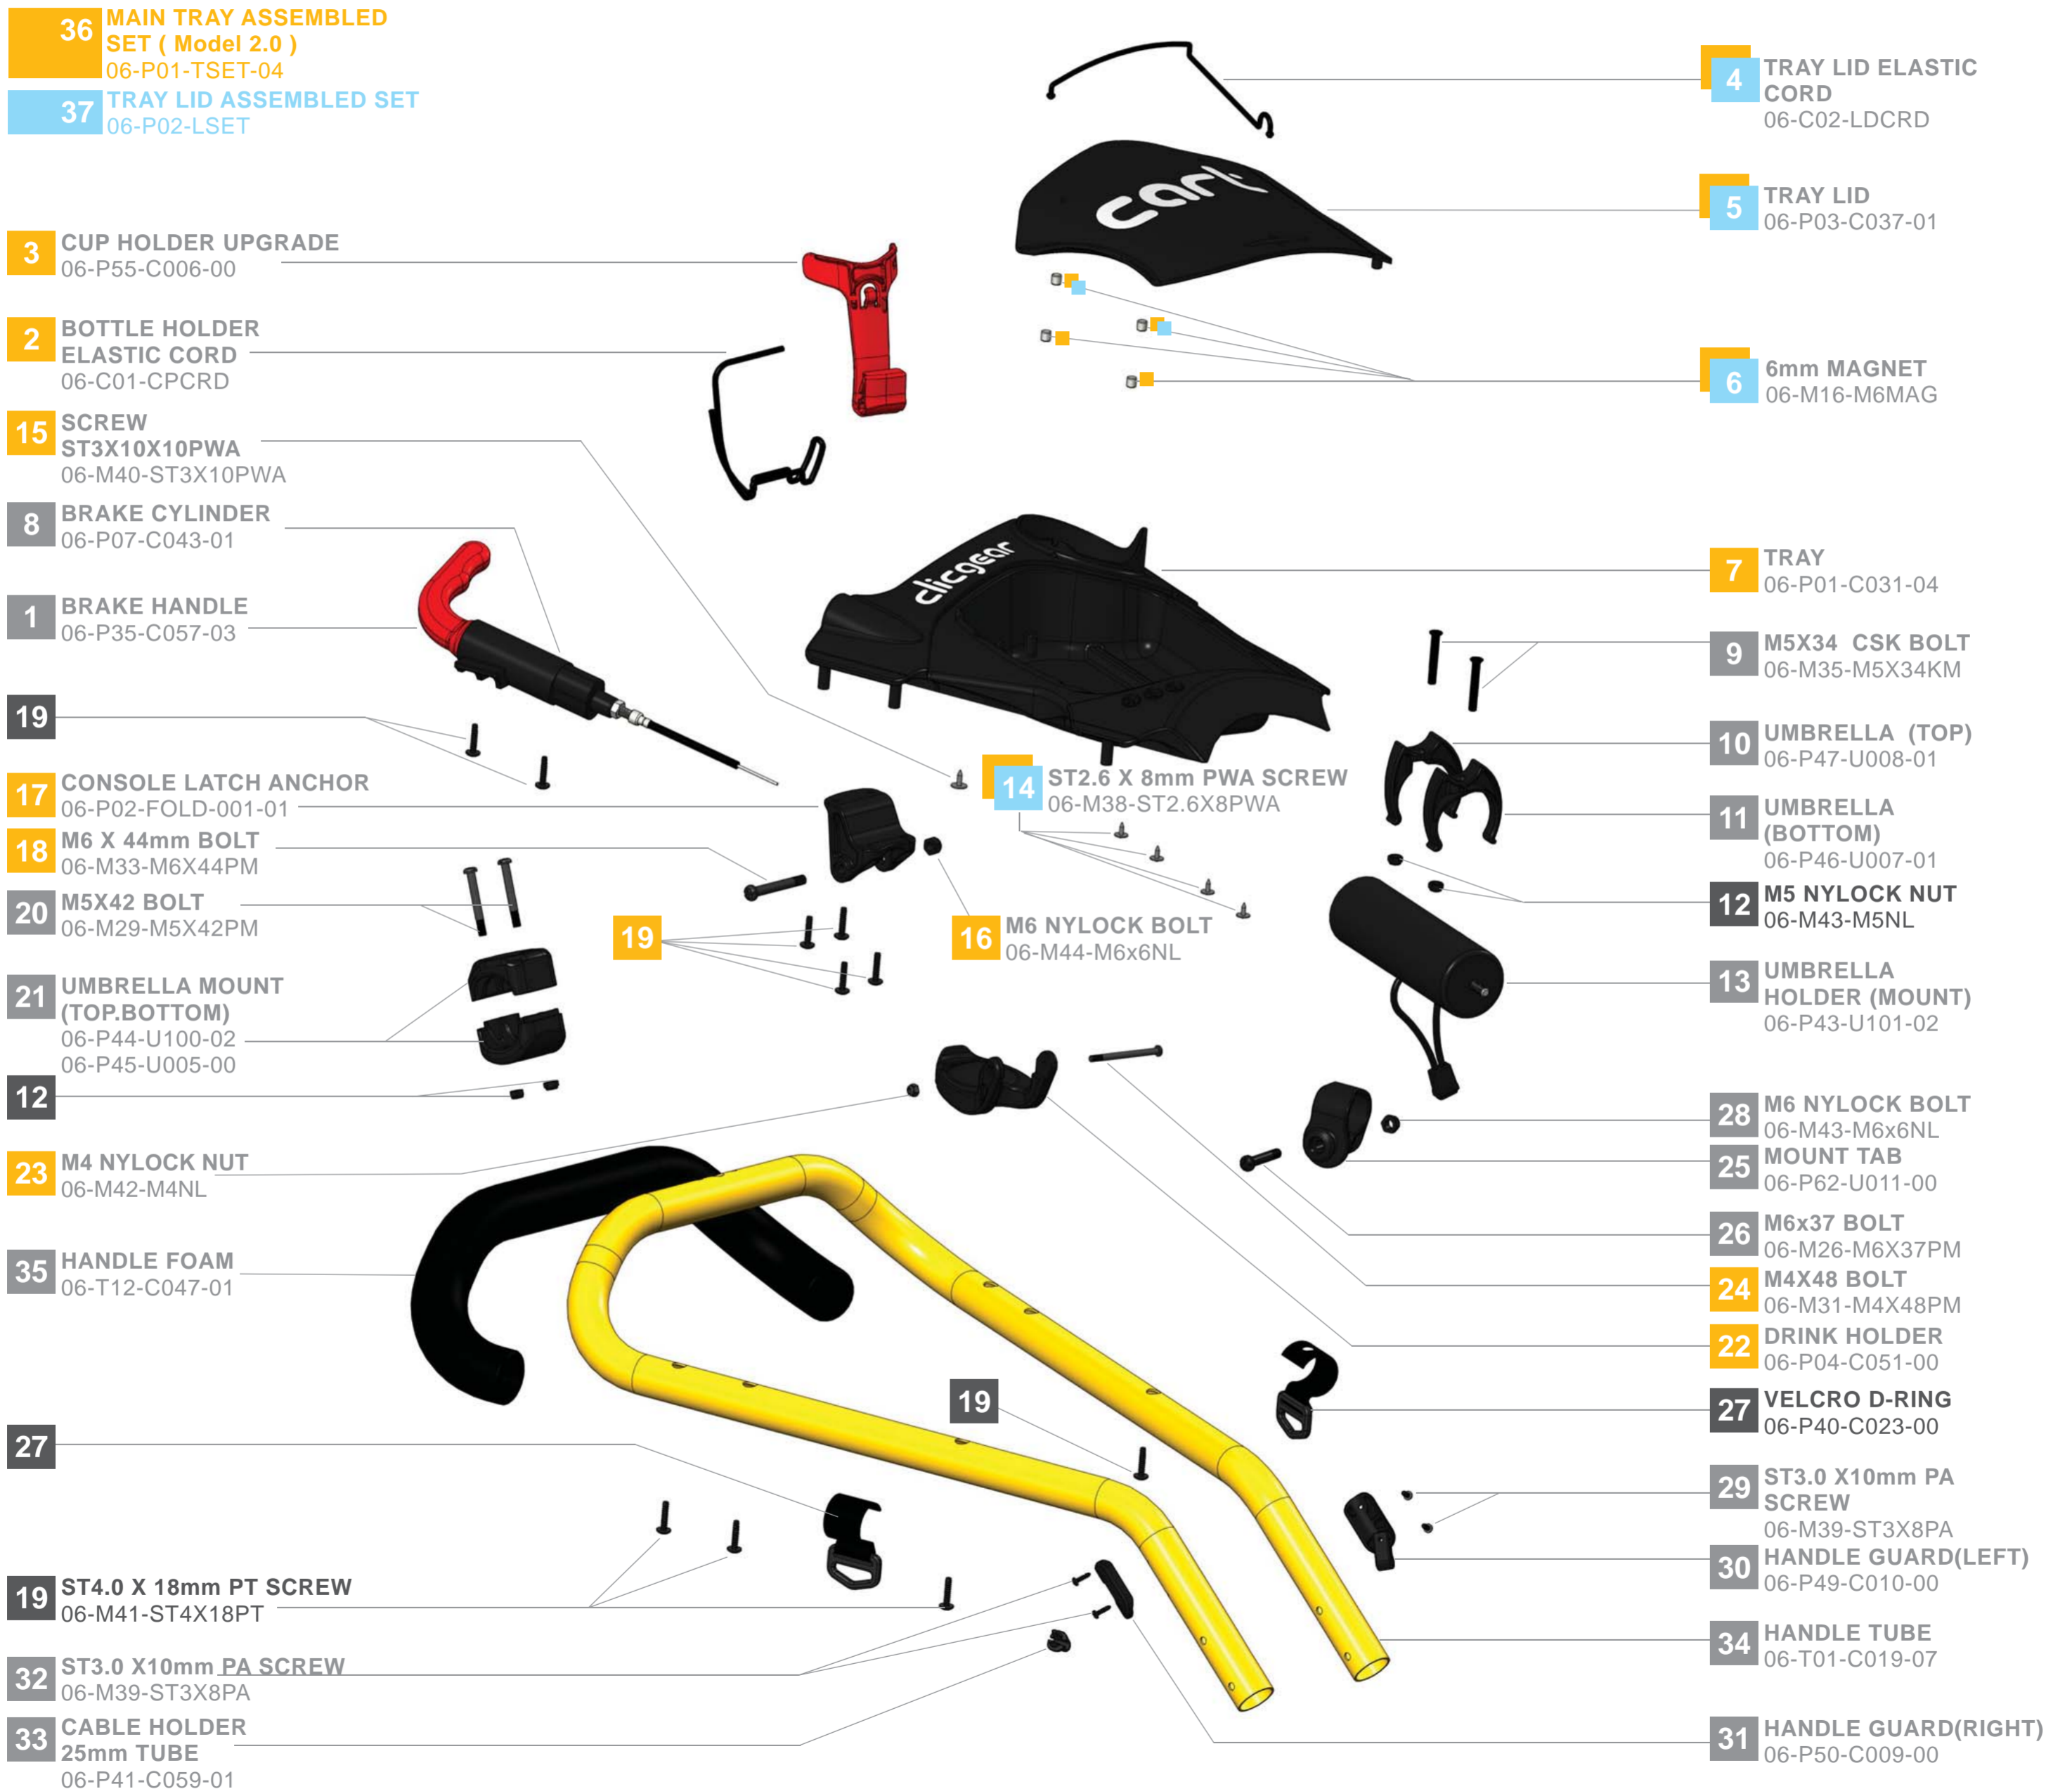

MODEL
2.0

HANDLE COMPLETE

36 MAIN TRAY ASSEMBLED SET (Model 2.0)
06-P01-TSET-04

37 TRAY LID ASSEMBLED SET
06-P02-LSET

3 CUP HOLDER UPGRADE
06-P55-C006-00

2 BOTTLE HOLDER ELASTIC CORD
06-C01-CPCRD

15 SCREW ST3X10X10PWA
06-M40-ST3X10PWA

8 BRAKE CYLINDER
06-P07-C043-01

1 BRAKE HANDLE
06-P35-C057-03

19

17 CONSOLE LATCH ANCHOR
06-P02-FOLD-001-01

18 M6 X 44mm BOLT
06-M33-M6X44PM

20 M5X42 BOLT
06-M29-M5X42PM

21 UMBRELLA MOUNT (TOP.BOTTOM)
06-P44-U100-02
06-P45-U005-00

12

23 M4 NYLOCK NUT
06-M42-M4NL

35 HANDLE FOAM
06-T12-C047-01

27

19 ST4.0 X 18mm PT SCREW
06-M41-ST4X18PT

32 ST3.0 X10mm PA SCREW
06-M39-ST3X8PA

33 CABLE HOLDER 25mm TUBE
06-P41-C059-01

4 TRAY LID ELASTIC CORD
06-C02-LDCRD

28 M6 NYLOCK BOLT
06-M43-M6x6NL

25 MOUNT TAB
06-P62-U011-00

26 M6x37 BOLT
06-M26-M6X37PM

24 M4X48 BOLT
06-M31-M4X48PM

22 DRINK HOLDER
06-P04-C051-00

27 VELCRO D-RING
06-P40-C023-00

29 ST3.0 X10mm PA SCREW
06-M39-ST3X8PA